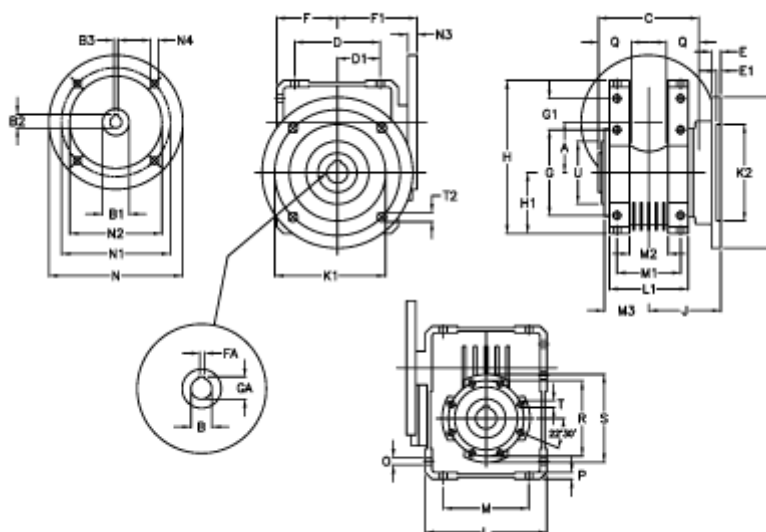

Article number: 392206301553136

Description: Worm Gear with Torque Limiter
W63 L2-UFC-15-P80B14

Measures

A = 62.17	E = 11	H = 182.5	M = 102	N4 = 6,5	U = 75
B = 25	E1 = 5	H1 = 72.5	M1 = 76	O = 9.0	
B1 E7 = 19	F = 73	J = 86.0	M2 = 46	P = 8	
B2 = 21.8	F1 = 102	K = 180	M3 = 53.0	Q = 35	
B3 H9 = 6	FA = 8	K1 = 150	N = 120	R = 90	
C = 120	G = 102	K2 = 115	N1 = 100	S = 105	
D = 102.0	G1 = 37.5	L = 145	N2 = 80	T = M8x14	
D1 = 51.0	GA = 28.3	L1 = 94	N3 = 11.0	T2 = 11.0	